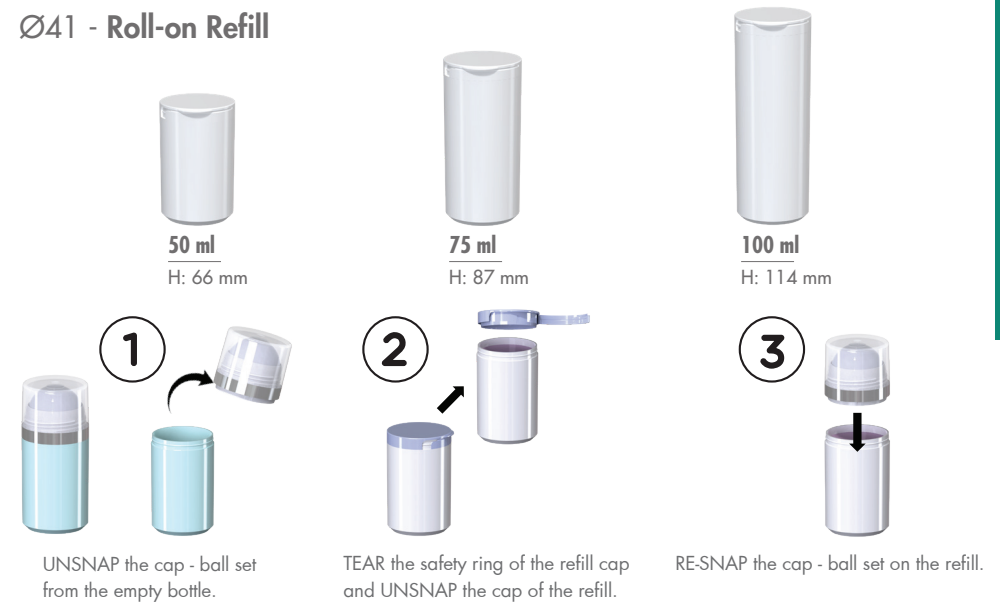

Ø41 - Roll-on Refill